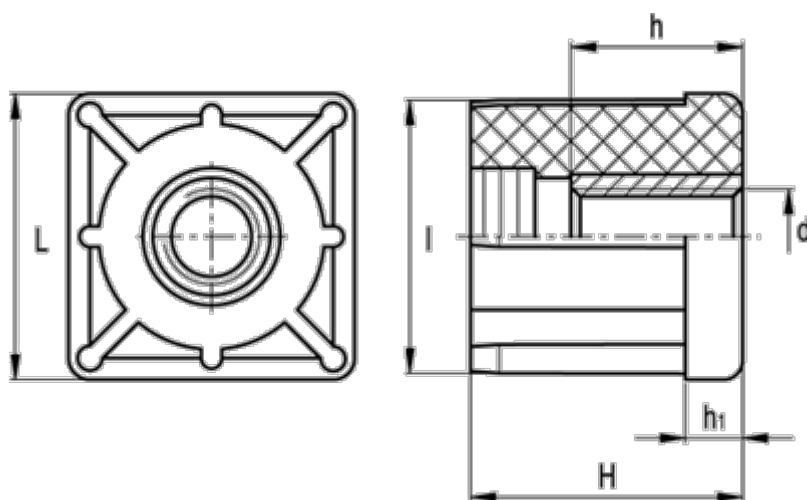

Data Sheet

Article number: 2310320081

Description: E+G Square end-cap
NDX.Q-40x1.5-M8

Measures

d	= M8	Tube wall thickness = 1.5
h	= 10	Weight (g) = 47
H	= 38	
h1	= 8	
Internal tube size	= 37.0	
l	= 37.0	
L	= 40	
Outer tube size	= 40	